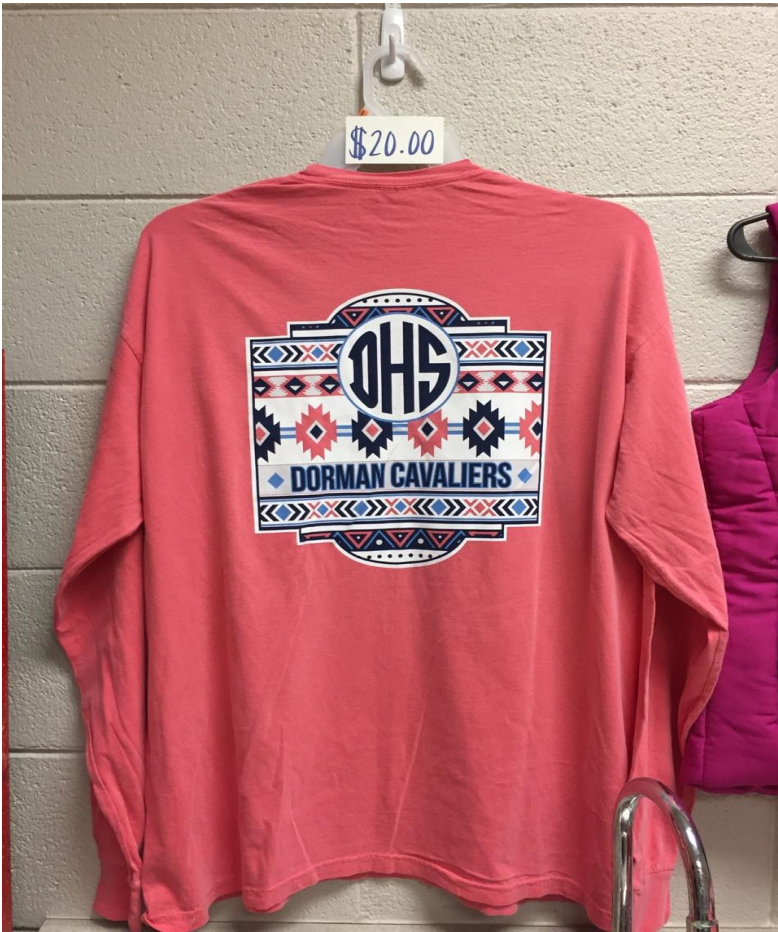

# DFC Depot NEW ITEMS!

Drawstring bag

Watermelon Comfort Colors Long Sleeve shirt

Mens/Ladies DHS Polo \$30.00

Ladies DHS Polo \$30.00

Mens DHS Polo \$30.00